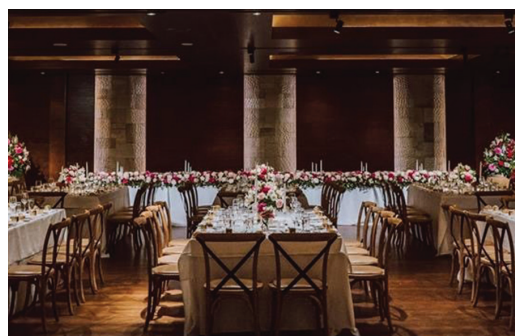

ADDITIONAL ITEMS

INDUSTRIAL BRIDAL TABLE
[2m, 3m, or both combined] $200

WHISKEY STATION
[glassware, decanters, leather suitcases, timber crates - includes bartender] $400

AUDIO VISUAL
Data projector and 2.4m hanging screen $250
Staging [2.4m x 1.2 m x .30m modules – 6 available] $50 each

ZEST FLORAL SUPPLIERS

Maggie May Flowers www.maggiemay.com.au
Hilla Florist www.hillaflorist.com.au

EFFECTIVE 26.11.18